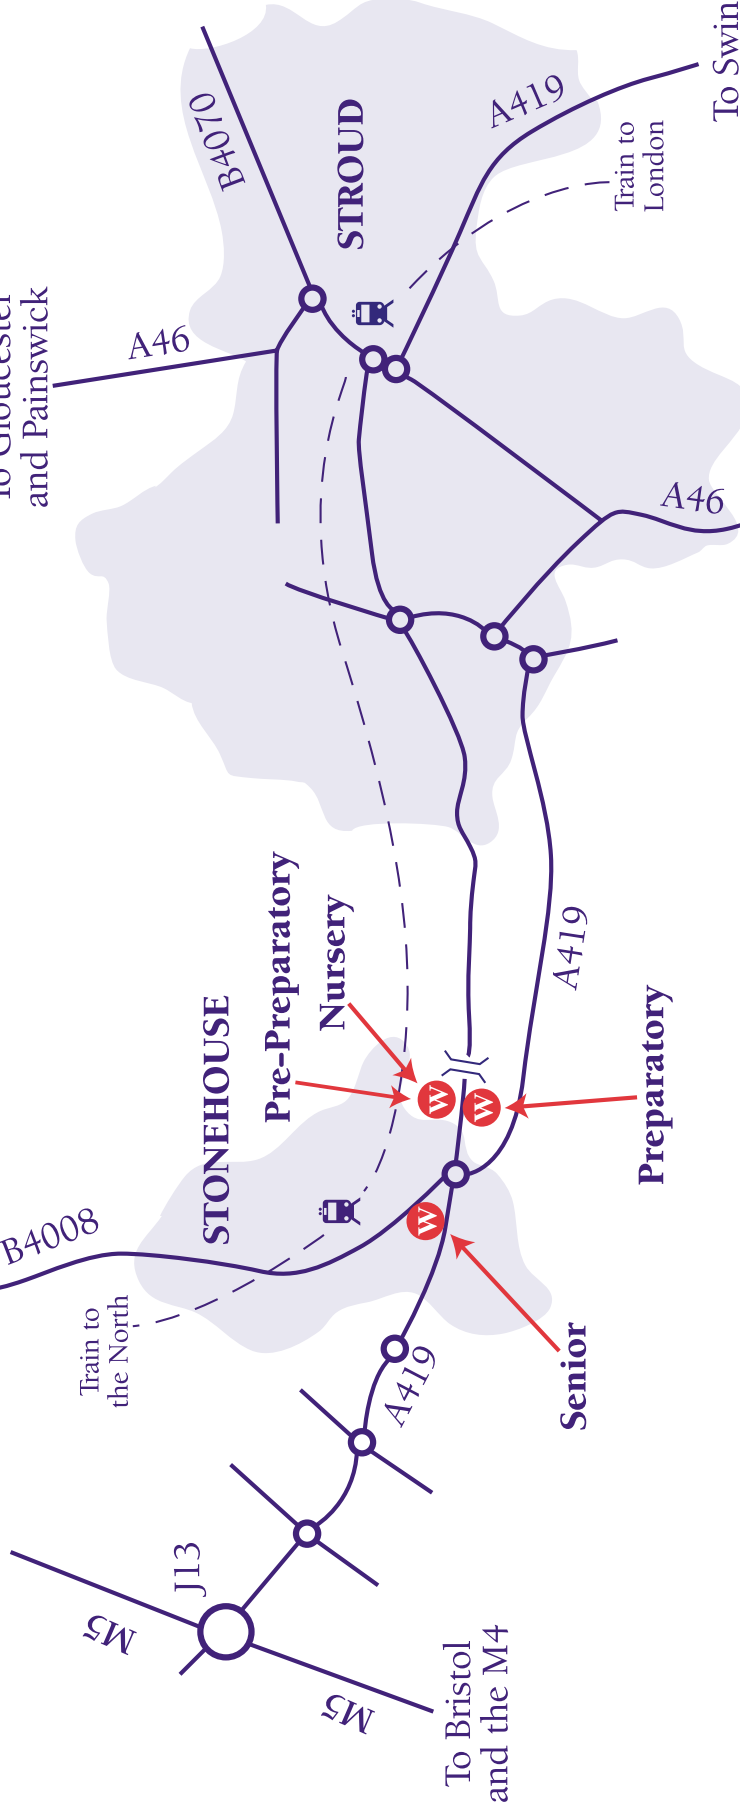

Wycliffe

Directions from the M5

Leave the M5 Motorway at Junction 13 (signposted Stroud) and at roundabout take 1st exit A419

At the next roundabout take 2nd exit.

0.8 mile at the next roundabout go straight on.

0.5 mile at the next roundabout keep going straight on.

0.3 mile you will go past a set of traffic signals.

The Wycliffe College sign will appear on your left.

Wycliffe College is 2 hours by car from London Heathrow Airport.

1.5 hours by car from Birmingham International Airport.

1 hour by car from Bristol.

2 hours by train to Stonehouse from London (Paddington).

To Gloucester
Cheltenham and
the North

To Bristol
and the M4

Wycliffe, Stonehouse, Glos. GL10 2JQ
01453 822432 senior@wycliffe.co.uk

To Swindon
and M4 J15

To Nailsworth
and Bath

To Gloucester
and Painswick