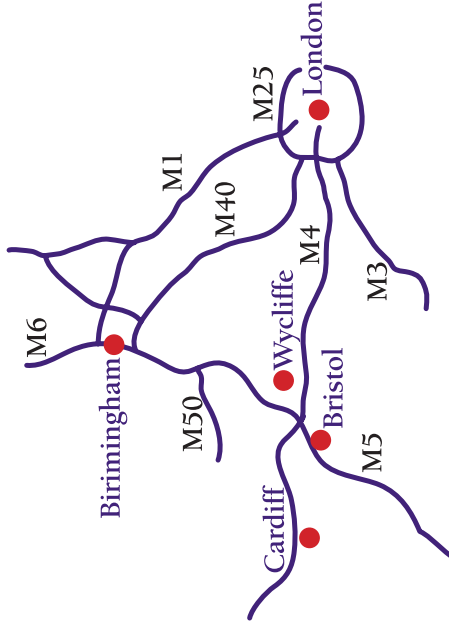

Wycliffe

Directions from the M5

Leave the M5 Motorway at Junction 13 (signposted Stroud) and at roundabout take 1st exit A419

At the next roundabout take 2nd exit.

0.8 mile at the next roundabout go straight on.

0.5 mile at the next roundabout keep going straight on.

0.3 mile you will go past a set of traffic signals.

The Wycliffe College sign will appear on your left.

Wycliffe College is 2 hours by car from London Heathrow Airport.

1.5 hours by car from Birmingham International Airport.

1 hour by car from Bristol.

2 hours by train to Stonehouse from London (Paddington).

To Gloucester
Cheltenham and
the North

To Bristol
and the M4

Wycliffe, Stonehouse, Glos. GL10 2JQ
01453 822432 senior@wycliffe.co.uk

To Swindon
and M4 J15

To Nailsworth
and Bath

To Gloucester
and Painswick