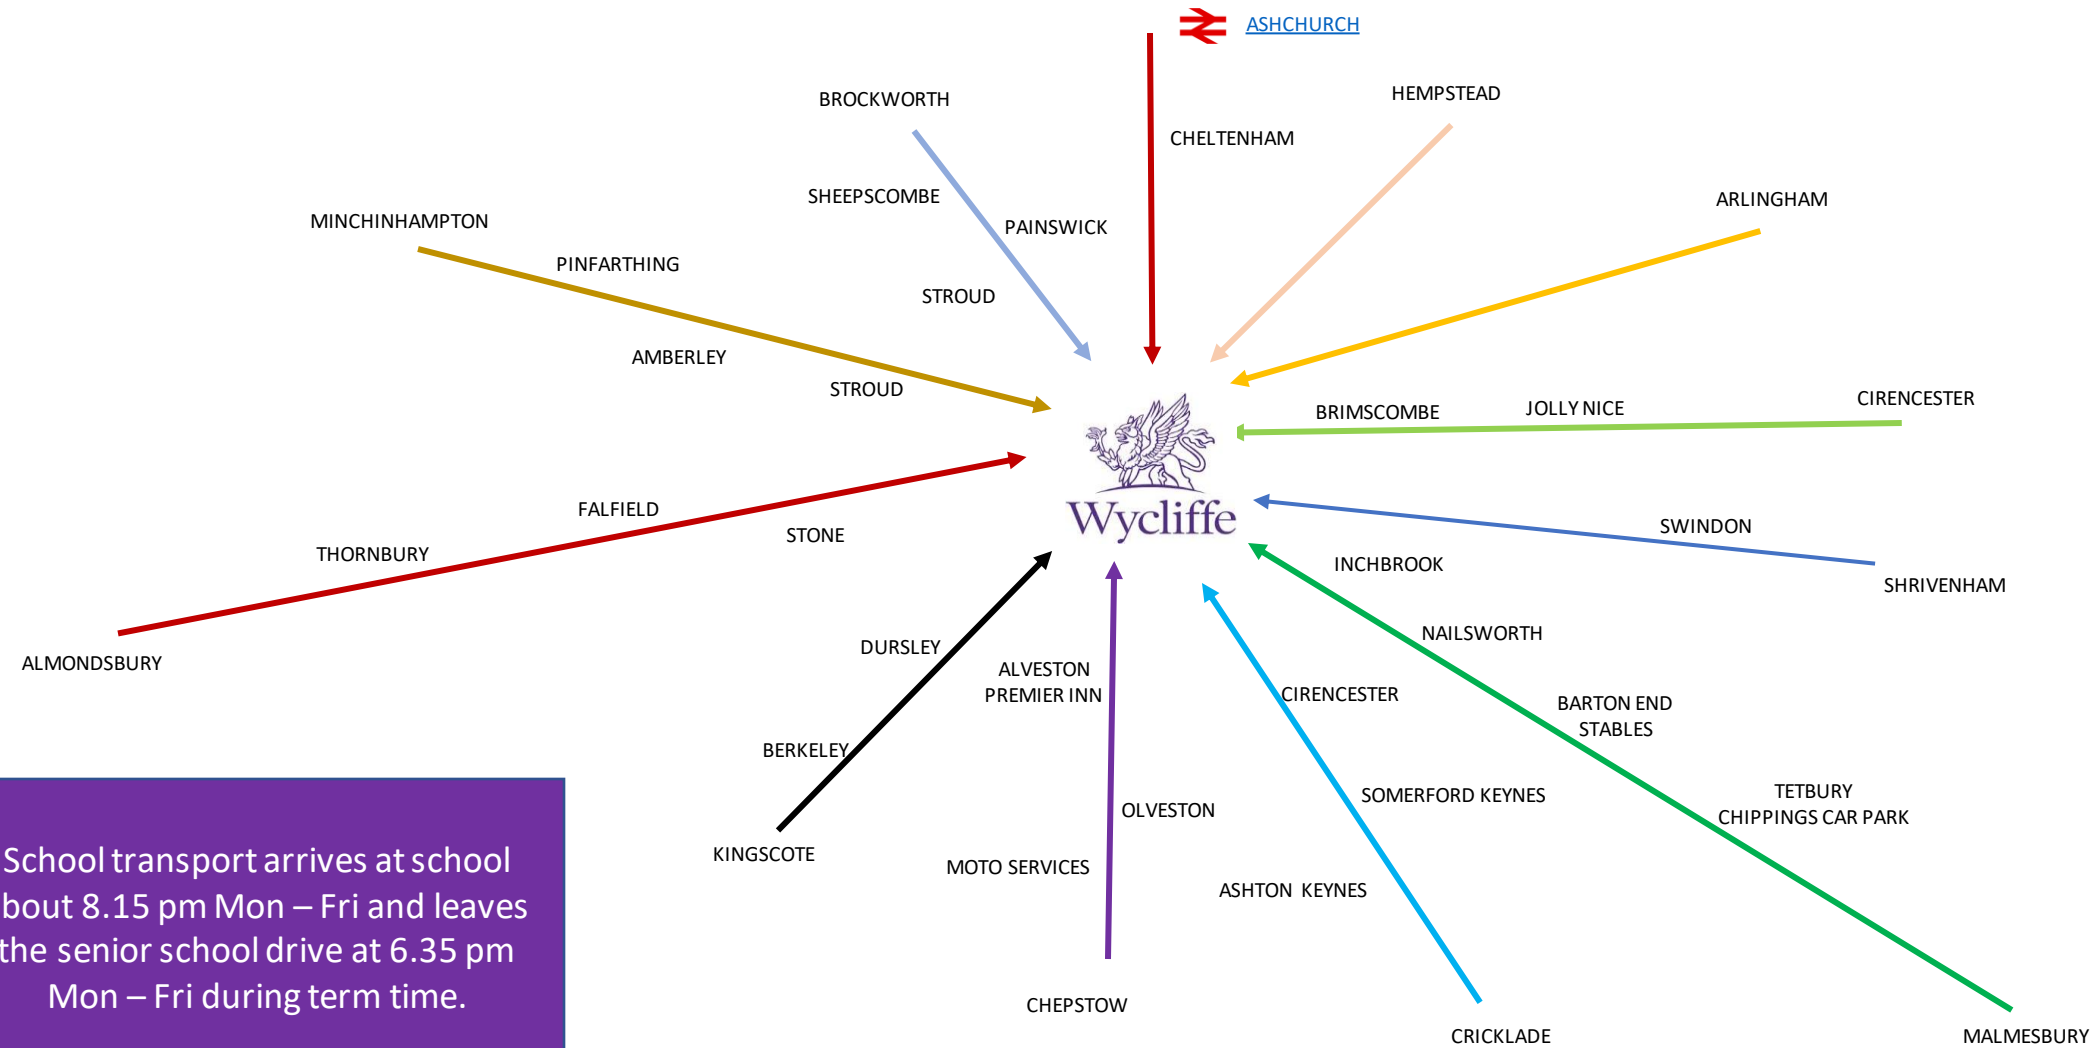

WHOLE SCHOOL DAY PUPIL ROUTES - JANUARY 2022

School transport arrives at school about 8.15 pm Mon – Fri and leaves the senior school drive at 6.35 pm Mon – Fri during term time.